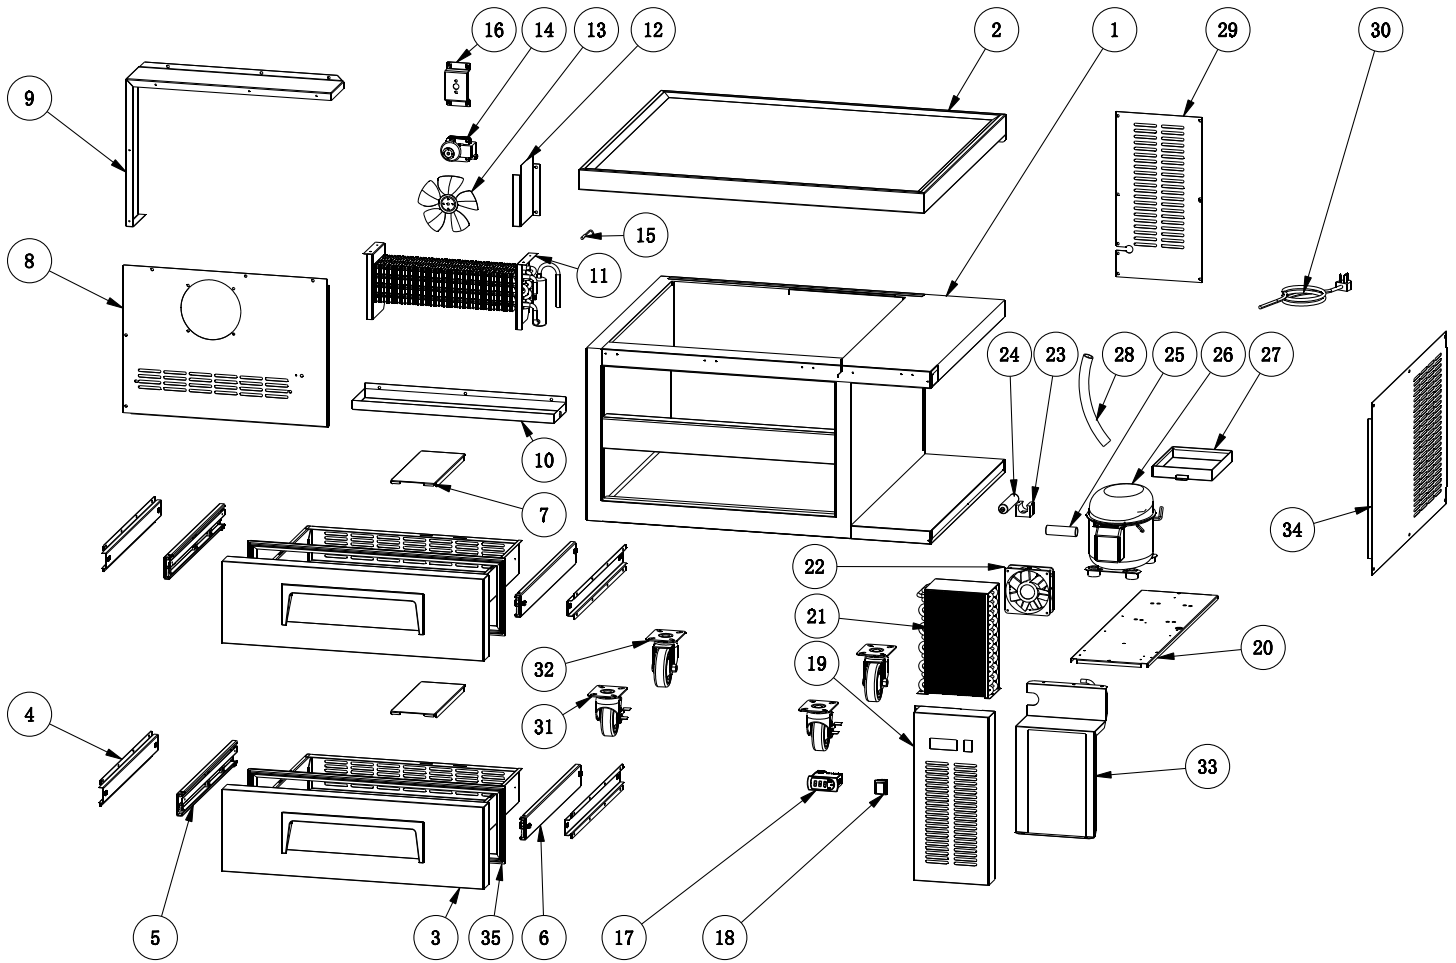

# Parts Breakdown

Model RE-CN-0036-C 50070

# Parts Breakdown

## Model RE-CN-0036-C 50070

Item No.	Description	Position	Item No.	Description	Position	Item No.	Description	Position
AA108	Cabinet for 50070	1	AA120	Blade of Evaporator Fan Motor for 50070	13	AF182	Compressor for 50070	26
AA109	Top Board for 50070	2	68809	Evaporator Fan Motor EM3020-28-C04 / 110V for 50070	14	AF087	Outer Drain Pan for 50070	27
AA110	Drawer for 50070	3	AA121	Temperature Sensor of Cabinet Inside for 50070	15	AA133	Drain Hose for 50070	28
AA111	Hanging Sheet for Drawer for 50070	4	AA122	Evaporator Fan Motor Holder for 50070	16	AA134	Back Grill for 50070	29
AA112	Drawer Left Slide for 50070	5	AA123	Thermostat for 50070	17	AA135	Power Cord for 50070	30
AA113	Drawer Right Slide for 50070	6	AA124	Power Switch for 50070	18	AA136	4" Castor with Brake for 50070	31
AA114	Pan Bracket for 50070	7	AA125	Control Panel for 50070	19	AA137	4" Castor for 50070	32
AA115	Evaporator Cover for 50070	8	AA126	Compressor Unit Installation Board for 50070	20	AA138	Condenser Air Guide Sheet for 50070	33
AA116	Evaporator Cover Plate for 50070	9	AA127	Condenser for 50070	21	AA139	Air Duct for 50070	34
AA117	Inner Drain Pan for 50070	10	AE901	Evaporator Fan Motor for 50070	22	AG823	Gasket for 50070	35
AA118	Evaporator for 50070	11	AB595	Filter Fixer for 50070	23			
AA119	Air Guide Sheet for 50070	12	AA130	Filter for 50070	24			